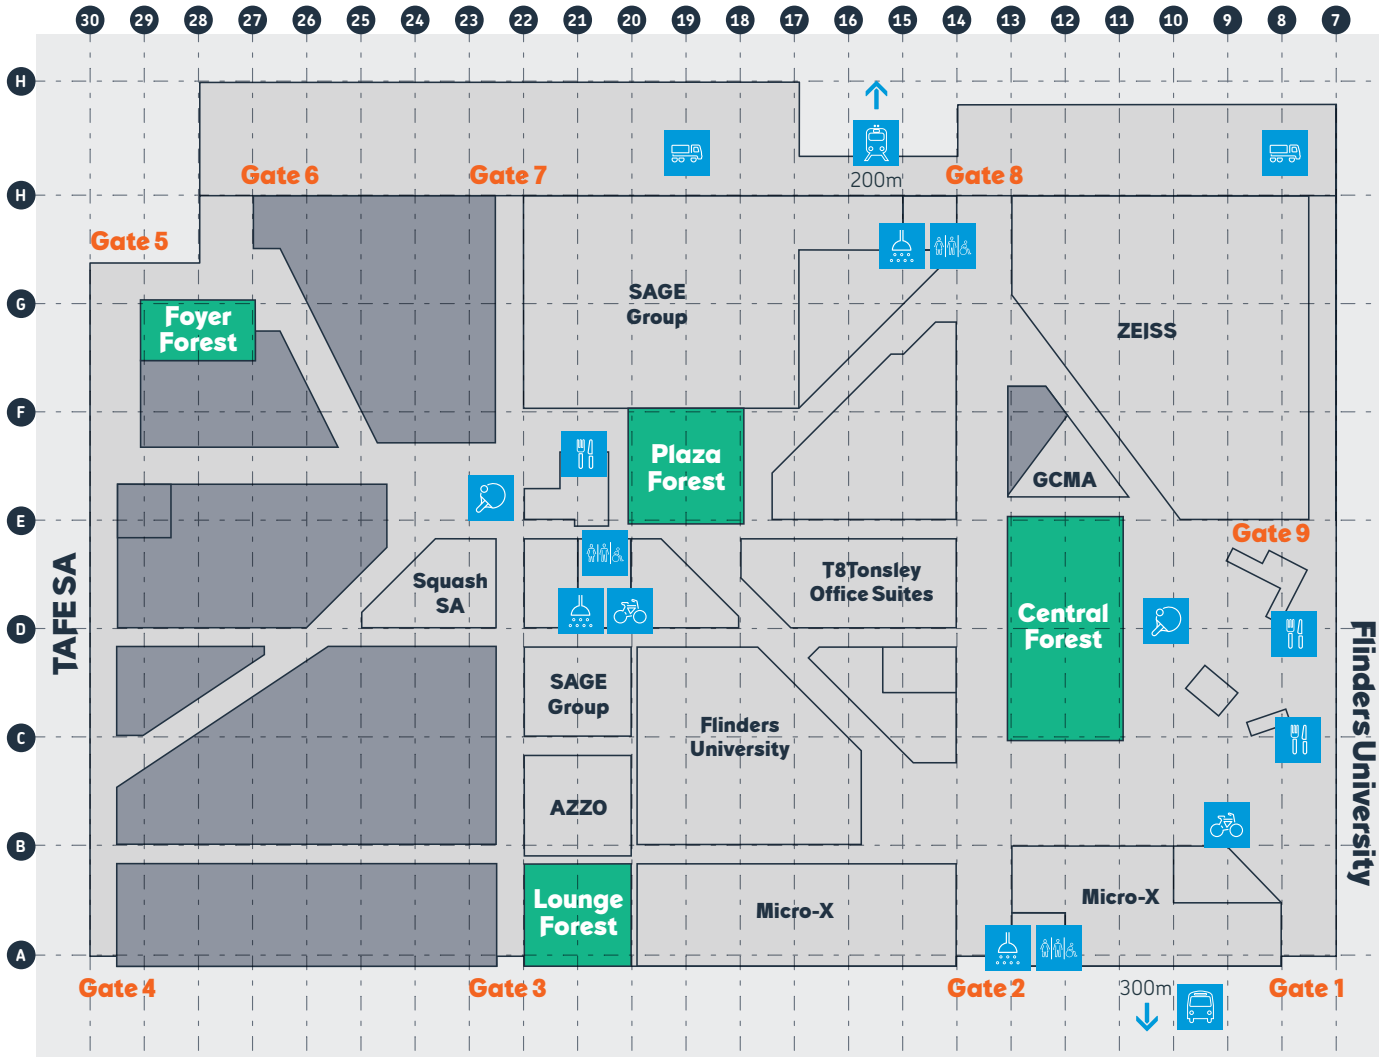

Last updated: June 2022

Site Map

Key

- Carpark
- Accommodation – La Loft Hotel
- Tonsley Railway Station
- Bus Stop
- Loading Dock / Deliveries
- Food / Café
- Park / Plaza / Reserve
- Greenway Shared Path
- Tonsley Village / Residential

MAB Main Assembly Building

- 24/7 Squash @ Tonsley
- AZZO
- BAE Systems
- Costplan
- Flinders University + Digital Transformation Lab
- Funk Coffee + Food
- Global Centre for Modern Ageing
- Micro-X
- Phoenix Contact
- Rockwell Automation
- SAGE Group
- SAGE Innovation Hub
- Sakura Sushi
- T8Tonsley Office Suites
- Three Little Pods Café
- Tonsley Pod
- ZEISS

1 Administration Building

- APOD
- Behaviour Support & Therapy
- Brauer
- CMW Geosciences
- Co-Hab
- Form Cut
- Humanology | RedSeed
- Hydra Consulting
- Innovyz
- Kuzer Technical
- Renewal SA - Tonsley Project Office
- RoboRoos
- Southern Adelaide Local Health Network
- iCCNet
- 2 Bedford Medical Clinic**
- 3 Autism SA**
- 4 La Loft Tonsley Hotel**
- 5 State Drillcore Library**
- Western Air
- 6 Nice Australia**
- 7 Radical Torque Solutions**
- 8 Siemens Energy**
- 9 Accurate Dosing Systems**
- 10 Link Assistive**

Facilities

-  Bus Stop
-  Train Station
-  Toilets
-  Changerooms / Showers
-  Food & Drink
-  Bike Racks
-  Loading Dock / Deliveries
-  Table Tennis
-  D12 Central Forest
-  A21 Lounge Forest
-  E19 Plaza Forest
-  G28 Foyer Forest
-  C9 Tonsley Pod
-  Future Development